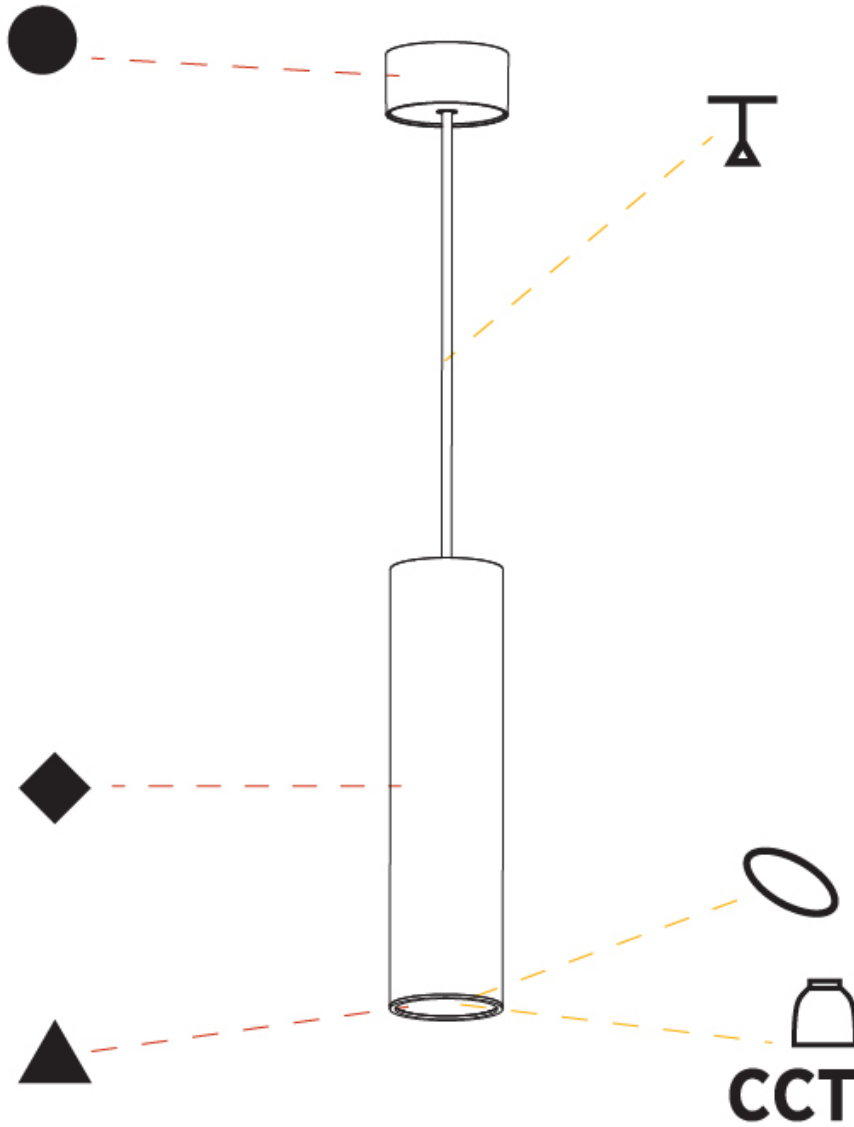

HANGOVER MONOPOINT SURFACE CANOPY SUSPENSION

A300167-

PROJECT	_____
TYPE	_____
SPECIFIER	_____
QUANTITY	_____
DATE	_____